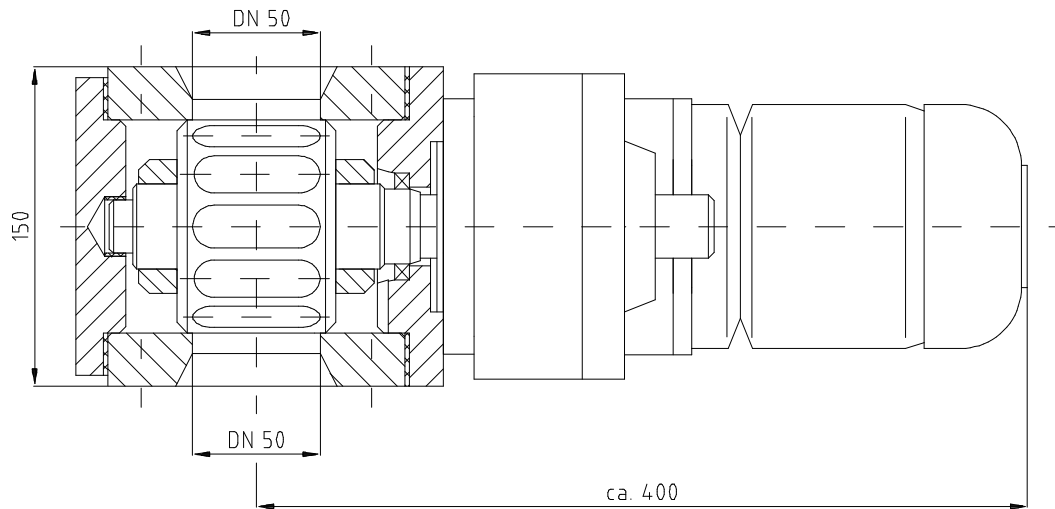

## ROTARY VALVE TYPE R

Discharge capacities at 100 % charge  
in the range of 4,5 to 22,0 min<sup>-1</sup>

Size	100/150 :	0,4	to	1,6 m <sup>3</sup> /h
	150/200 :	1,1	to	4,7 m <sup>3</sup> /h
	200/250 :	2,3	to	9,5 m <sup>3</sup> /h
	250/300 :	4,8	to	21,0 m <sup>3</sup> /h
	300/350 :	8,0	to	35,0 m <sup>3</sup> /h
	350/400 :	10,7	to	46,0 m <sup>3</sup> /h
	400/500 :	19,4	to	83,7 m <sup>3</sup> /h

Connecting flanges optional PN6 or PN10 acc. to DIN2501.  
Materials acc. to customer requirements.

SIZE	A	B	C	DN	E	F	G
100/150	330	380	615	100	285	248	176
150/200	440	515	680	150	340	248	176
200/250	560	615	730	200	395	248	176
250/300	630	704	890	250	445	328	194
300/350	710	808	947	300	505	328	194
350/400	800	888	987	350	565	328	194
400/500	900	1012	1049	400	670	328	194

## ROTARY VALVE K50/100

**Discharge capacities at 100 % charge from 0 l/h to 300 l/h.**

- Connecting dimensions preferably acc. to DIN 2501 (PN 6 or PN 10) or acc. to customer specification.
- Cell-star as well as inlet and outlet can be adapted to customer requirements.
- Resistant to pressure shock up to 10 bar.
- Due to small tolerances only little leakage. Additional leakage minimization possible:.
- High-temperature version up to 650 °C (depends on materials)
- Materials can be adapted to customer requirements.