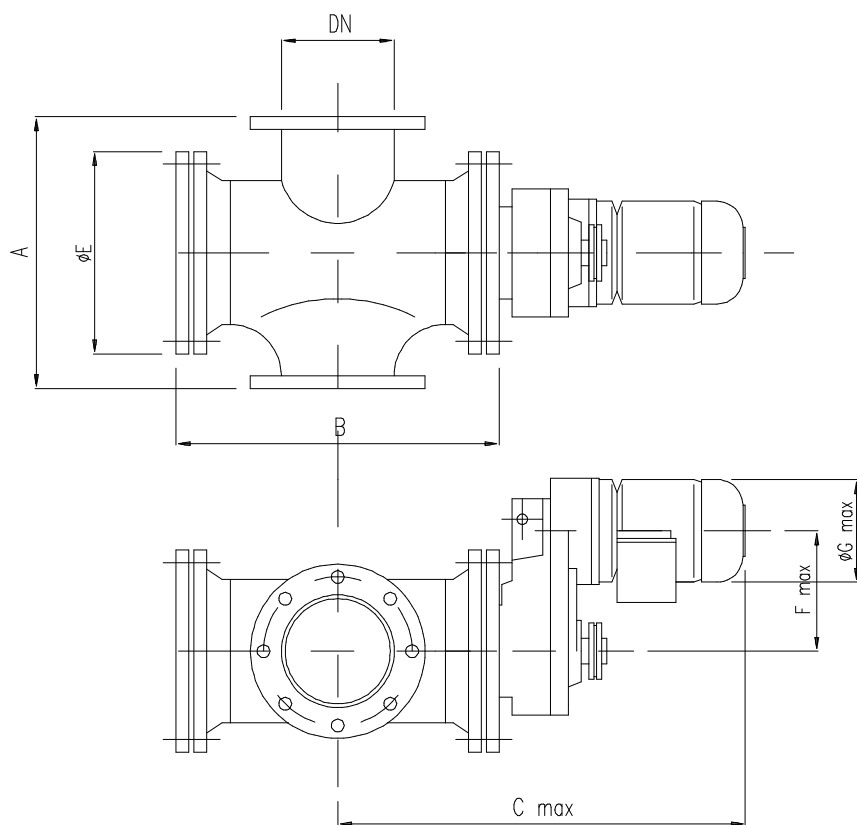

Size	A	B		C	D		E
		min.	max.		min.	max.	
150/300	150	150	300	320	320	470	480
200/330	200	200	400	380	380	580	500
250/380	250	250	500	450	450	700	580
300/460	300	300	600	540	540	840	640
350/530	350	350	700	590	590	940	720
400/600	400	400	800	640	640	1040	800

## ROTARY VALVE TYPE R

Discharge capacities at 100 % charge  
in the range of 4,5 to 22,0 min<sup>-1</sup>

Size	100/150 :	0,4	to	1,6 m <sup>3</sup> /h
	150/200 :	1,1	to	4,7 m <sup>3</sup> /h
	200/250 :	2,3	to	9,5 m <sup>3</sup> /h
	250/300 :	4,8	to	21,0 m <sup>3</sup> /h
	300/350 :	8,0	to	35,0 m <sup>3</sup> /h
	350/400 :	10,7	to	46,0 m <sup>3</sup> /h
	400/500 :	19,4	to	83,7 m <sup>3</sup> /h

Connecting flanges optional PN6 or PN10 acc. to DIN2501.  
Materials acc. to customer requirements.

SIZE	A	B	C	DN	E	F	G
100/150	330	380	615	100	285	248	176
150/200	440	515	680	150	340	248	176
200/250	560	615	730	200	395	248	176
250/300	630	704	890	250	445	328	194
300/350	710	808	947	300	505	328	194
350/400	800	888	987	350	565	328	194
400/500	900	1012	1049	400	670	328	194

## ROTARY VALVE K50/100

**Discharge capacities at 100 % charge from 0 l/h to 300 l/h.**

- Connecting dimensions preferably acc. to DIN 2501 (PN 6 or PN 10) or acc. to customer specification.
- Cell-star as well as inlet and outlet can be adapted to customer requirements.
- Resistant to pressure shock up to 10 bar.
- Due to small tolerances only little leakage. Additional leakage minimization possible:.
- High-temperature version up to 650 °C (depends on materials)
- Materials can be adapted to customer requirements.